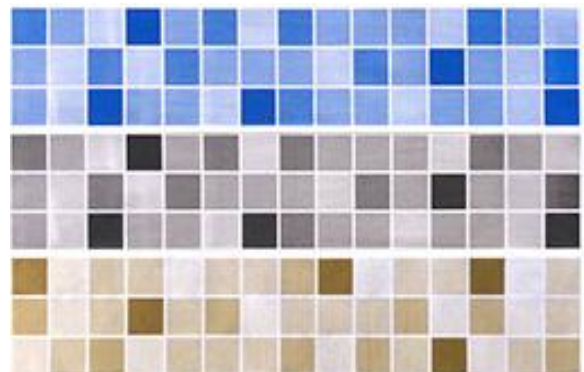

Fibre Imprint design mosaics

MOD-N-COSMO DUO

MOD-N-COSMO TRIO

MACRO GREEK

MARSTON

TUSCAN QUARTZITE

TWISTING TRAVERTINE

DIAMOND DELUGE

CORAL GORGE

AVAILABLE IN : **BLUE**, **CHARCOAL**, **CAMEL** AND
TURQUOISE