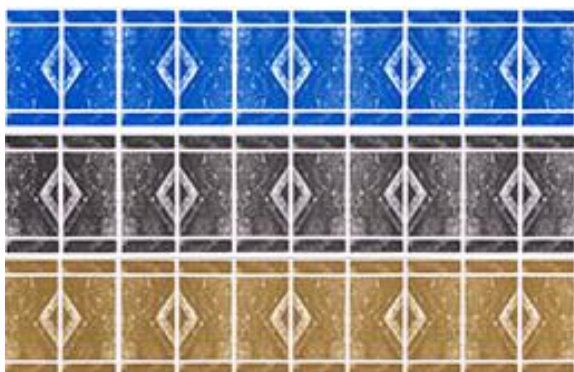

Fibre Imprint design mosaics

MOD-N-COSMO DUO

MOD-N-COSMO TRIO

MACRO GREEK

MARSTON

TUSCAN QUARTZITE

TWISTING TRAVERTINE

DIAMOND DELUGE

CORAL GORGE

AVAILABLE IN : **BLUE**, **CHARCOAL**, **CAMEL** AND
TURQUOISE