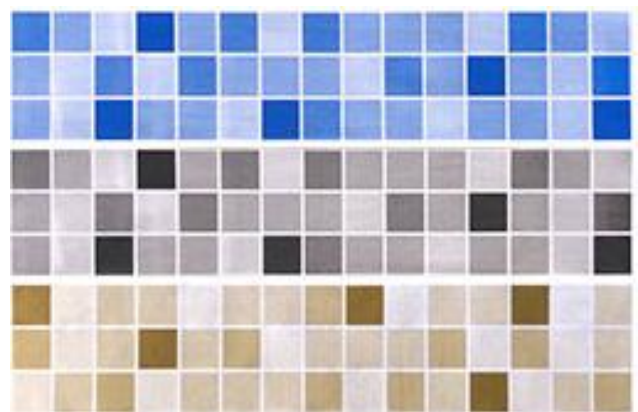

MOD-N-COSMO DUO

MOD-N-COSMO TRIO

MACRO GREEK

MARSTON

TUSCAN QUARTZITE

TWISTING TRAVERTINE

DIAMOND DELUGE

CORAL GORGE

AVAILABLE IN : **BLUE**, **CHARCOAL**, **CARAMEL** AND **TURQUOISE**